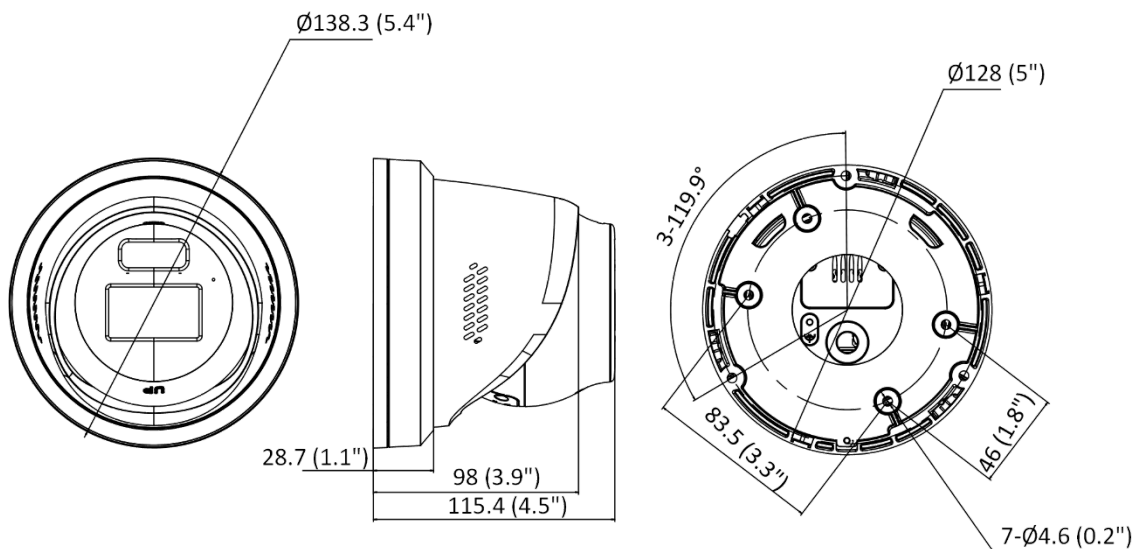

NC454G2-XDLIU-SR

4 MP Smart Hybrid Light with ColorVu Fixed Turret Network Camera

■ Dimension

Unit: mm (inch)

■ Accessory

■ Optional

1273ZJ-140 Wall Mount	1273ZJ-140B Wall Mount	1271ZJ-140 Pendant Mount	1275ZJ-SUS Vertical Pole Mount	1276ZJ-SUS Corner Mount
1280ZJ-DM21 Junction Box