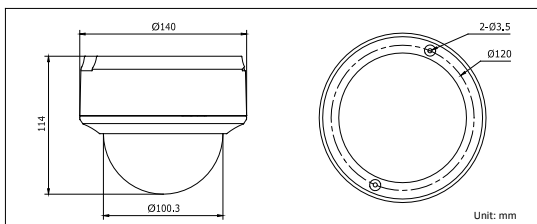

### Dimensions

### Specifications

	NC113-ND
<b>Camera</b>	
Image sensor	1/3" progressive scan CMOS
Min. illumination	0.17 lux @F1.6, AGC ON 0 lux with IR
Shutter time	1/30s ~ 1/100,000s
Lens	2.7 ~ 9mm @F1.6, angle of view: 101° ~ 30.4° -Z: motorized VF lens
Lens mount	Φ14
Auto iris	DC drive
Angle adjustment	Pan: 0° ~ 360°, Tilt: 0° ~ 75°, Rotation: 0° ~ 360°
Day & night	True (IR cut filter)
Wide dynamic range	120 dB
<b>Compression standard</b>	
Video compression	H.264 / MPEG4 / MJPEG
Bit rate	32 Kbps ~ 16 Mbps
Audio compression	G.711 / G.726
Dual stream	Yes
<b>Image</b>	
Max. image resolution	2048 x 1536
Frame rate	50Hz: 12.5fps (2048 x 1536), 25fps (1920 x 1080), 25fps (1600 x 1200) 60Hz: 15fps (2048 x 1536), 30fps (1920 x 1080), 30fps (1600 x 1200)
Image settings	Saturation, Brightness, Contrast adjustable through client software or web browser
<b>Network</b>	
Network storage	NAS
Alarm trigger	Motion detection, tampering alarm, network disconnect, IP address conflict, storage exception
Protocols	TCP/IP, HTTP, DHCP, DNS, DDNS, RTP, RTSP, PPPoE, SMTP, NTP, SNMP, HTTPS, FTP, 802.1x, Qos
Security	User authentication, watermark
System compatibility	ONVIF, PSIA, CGI
<b>Interface</b>	
Audio input	1-ch 3.5 mm audio interface, MIC IN/LINE IN
Audio output	1-ch 3.5 mm audio interface (line level, 600 Ω)
Communication interface	1 RJ45 10M / 100M ethernet interface, 1 RS-485 interface
Alarm input	2
Alarm output	2
Video output	1 Vp-p composite output (75Ω / RCA)
On-board storage	Built-in SD/SDHC slot, up to 32 GB
Reset button	Yes
<b>General</b>	
Operating conditions	-10°C ~ 60°C (14°F ~ 140°F) Humidity 90% or less (non-condensing)
Power supply	12 VDC ± 10%, PoE (802.3af)
Power consumption	10.5 W Max
Impact Protection	IEC60068-275Eh, 50J; EN50102, up to IK10
IR Range	-I: approx 10 ~ 20 meters
Dimensions	Φ140 × 114 mm (Φ5.51" × 4.49")
Weight	1400 g (3.09 lbs)