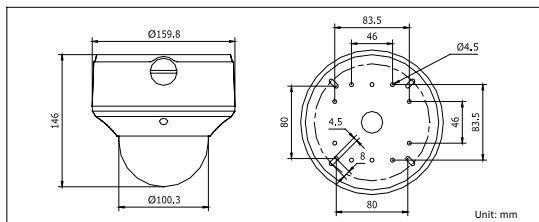

### Key features

- 3.0 Mega-pixel (2048 x 1536)
- HD 1080p Realtime Video
- 120dB Wide Dynamic Range
- True Day/Night
- 3D Digital Noise Reduction
- Motorized VF Lens
- Up to 30m (90 ft) IR LED
- Vandal-proof Housing
- IP66 Rating

### Dimensions

### Specifications

NC113-ZD	
<b>Camera</b>	
Image sensor	1/3" progressive scan CMOS
Min. illumination	0.17 lux @F1.6, AGC on 0 lux with IR
Shutter time	1/30s ~ 1/100,000s
Lens	2.7 ~ 9 mm @F1.6, Angle of view: 101° ~ 30.4°
Lens mount	Φ14
Auto iris	DC drive
Angle Adjustment	Pan: 0 ~ 355°, Tilt: 0 ~ 80°, Rotation: 0 ~ 355°
Day & Night	IR cut filter with auto switch
Wide dynamic range	120dB
Digital noise reduction	3D DNR
<b>Compression Standard</b>	
Video compression	H.264 / MPEG4 / MJPEG
Bit rate	32 Kbps ~ 16 Mbps
Audio Compression	-S: G.711/G.726
Dual stream	Yes
<b>Image</b>	
Max. Image Resolution	2048 × 1536
Frame rate	60Hz: 15fps (2048 × 1536), 30fps (1920 × 1080), 30fps (1600 × 1200)
Image settings	Saturation, Brightness, Contrast adjustable by client software or web browser
<b>Network</b>	
Network storage	NAS
Alarm trigger	Motion detection, tampering alarm, network disconnect, IP address conflict, storage exception
Protocols	TCP/IP, HTTP, DHCP, DNS, DDNS, RTP, RTSP, PPPoE, SMTP, NTP, SNMP, HTTPS, FTP, 802.1x, Qos
System compatibility	CPI, PSIA, ONVIF
<b>Interface</b>	
Communication interface	1 RJ45 10 M / 100 M Ethernet interface
Video output	1 Vp-p composite output (75 Ω/RCA)
On-board storage	Built-in Micro SD slot, up to 32 GB
Reset button	Yes
<b>General</b>	
Operating conditions	-10 °C ~ 60 °C (14 °F ~ 140 °F), Humidity 90% or less (non-condensing)
Power supply	24 VAC ± 10%, PoE (802.3af)
Power consumption	12W max
Impact protection	IEC60068-2-75Eh, 50J; EN50102, up to IK10
Weather proof rating	IP66
IR range	approx. 20 ~ 30m
Dimensions	Φ 159.8 × 146 mm (Φ 6.29" × 5.75")
Weight	2100 g (4.62 lbs)